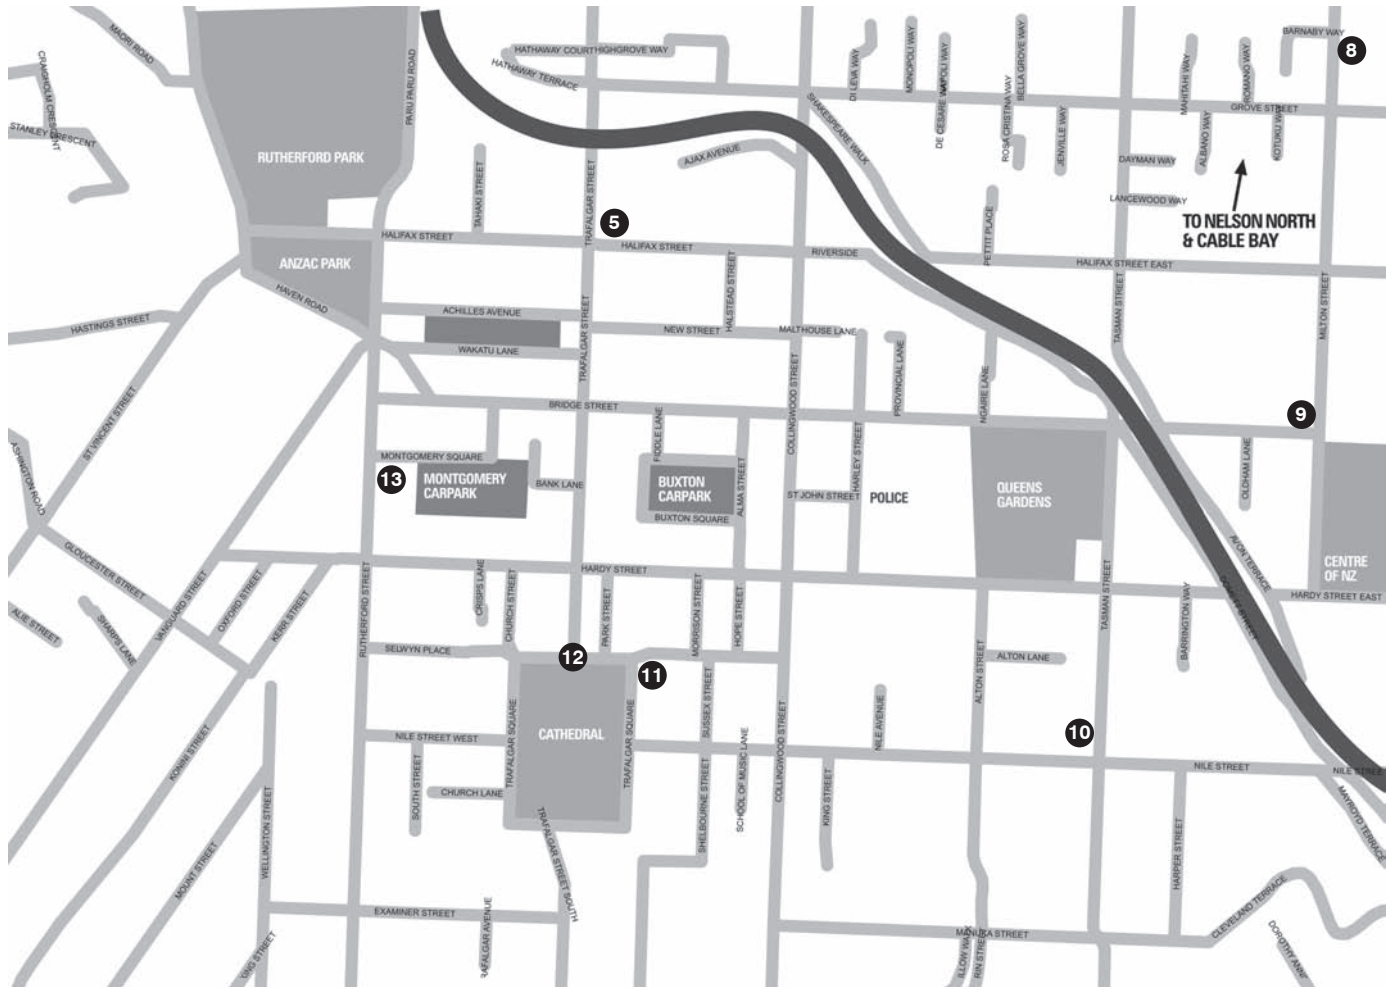

Nelson City